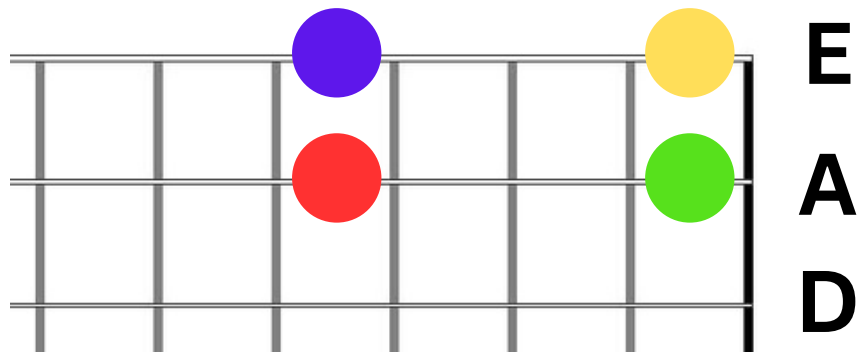

SMELLS LIKE TEEN SPIRIT

NIRVANA

Level 1-

F Bb Ab Db

Play each note twice

Play 5 times

Play with class mate

Play power chord