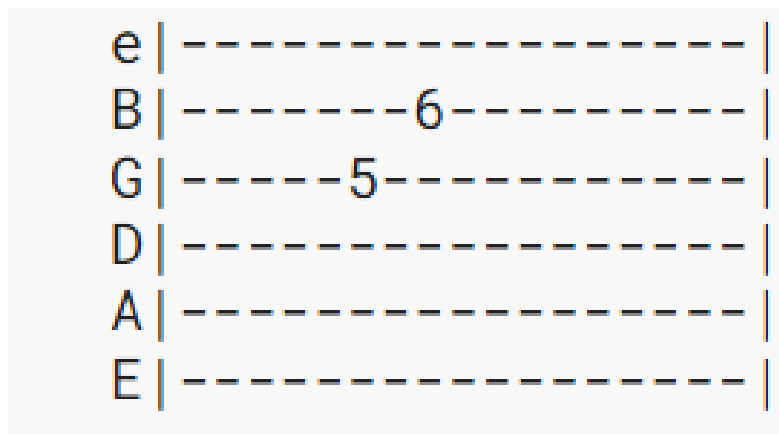

SMELLS LIKE TEEN SPIRIT

NIRVANA

Level 1-

F Bb Ab Db

Play each note twice

Play 5 times

Play with class mate

Play power chord