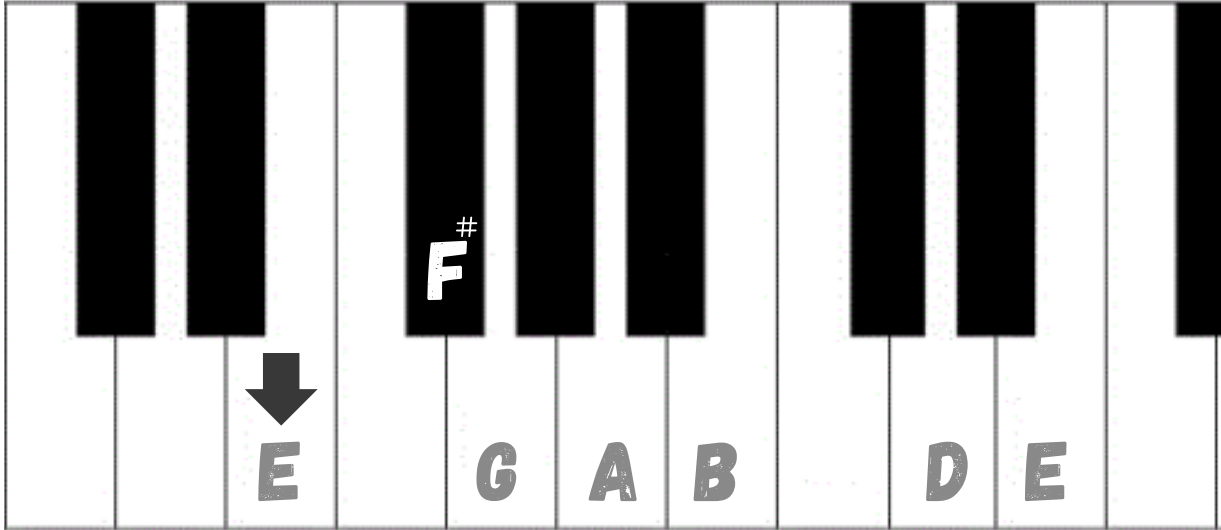

FADED INTRO ALAN WALKER

PIANO

LEFT HAND

E

C

G G G B / E E E D

G

D