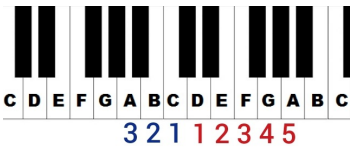

Arranged by
PUBLISHED HARMONY

Level: Beginner (5-finger position)
Right thumb on D, Left thumb on C

Easy Piano

Lively ♩ = 120

Musical notation for measures 1-4. Treble clef, 4/4 time. Measure 1: G4 (finger 4), F4, E4, D4. Measure 2: D4 (finger 1), E4, D4. Measure 3: D4 (finger 1), E4, F4, D4, E4, D4. Measure 4: C4 (finger 1), C4, C4. Bass clef: Measure 2: C3 (finger 1), C3. Measure 4: C3, C3, C3.

Musical notation for measures 5-8. Treble clef, 4/4 time. Measure 5: D4 (finger 1), E4, F4, D4. Measure 6: E4 (finger 2), F4, G4, D4. Measure 7: E4 (finger 2), F4 (finger 3), G4 (finger 4), A4 (finger 2), B4 (finger 3), C5 (finger 4). Measure 8: B4 (finger 3), A4 (finger 2), G4 (finger 1). Bass clef: Measure 6: C3 (finger 1), C3. Measure 8: C3.

Musical notation for measures 9-12. Treble clef, 4/4 time. Measure 9: G4 (finger 4), F4, E4, D4. Measure 10: D4 (finger 1), E4, D4. Measure 11: A4 (finger 5), A4, A4, A4, G4 (finger 4), F4. Measure 12: E4, D4. Bass clef: Measure 10: C3 (finger 1), C3. Measure 12: C3.